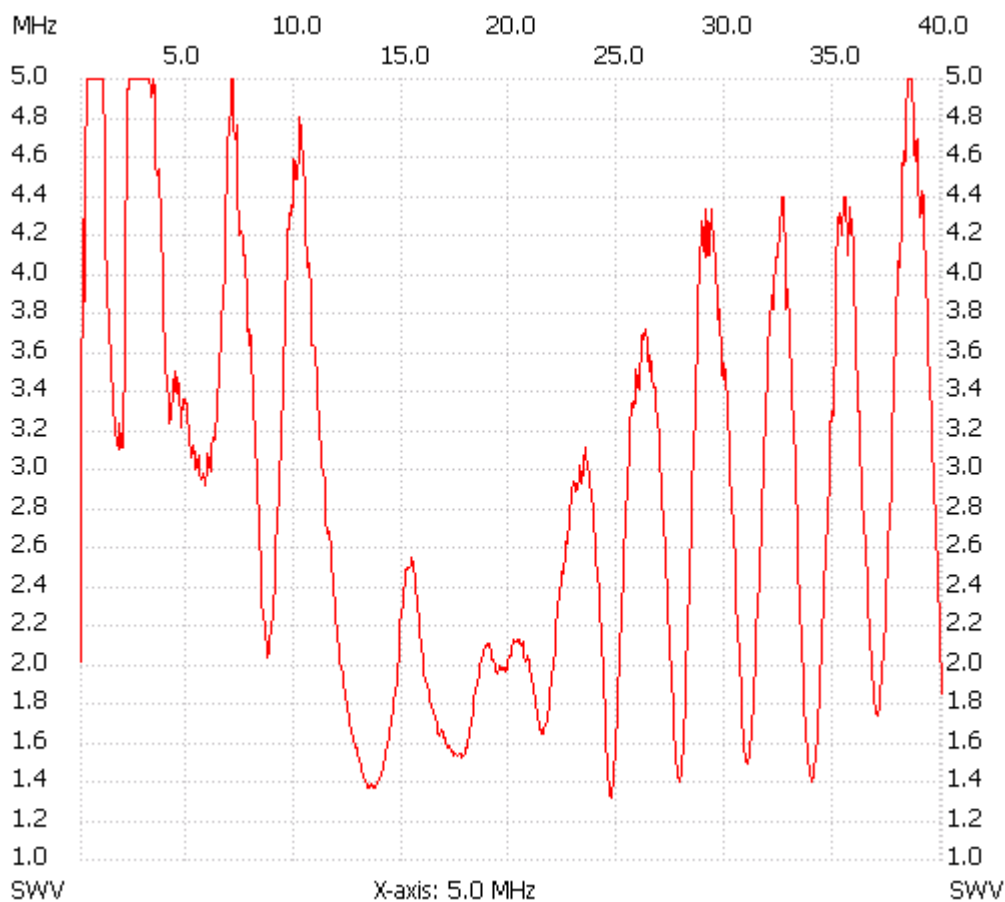

Startfreq: 0.100000 MHz; Stopfreq: 40.002036 MHz; Stepwidth: 39.982 kHz

Samples: 999; Interrupt: 0 uS

;no_label

SWR min : 1.30 24.648948 MHz

SWR max : 17.39 0.539802 MHz
