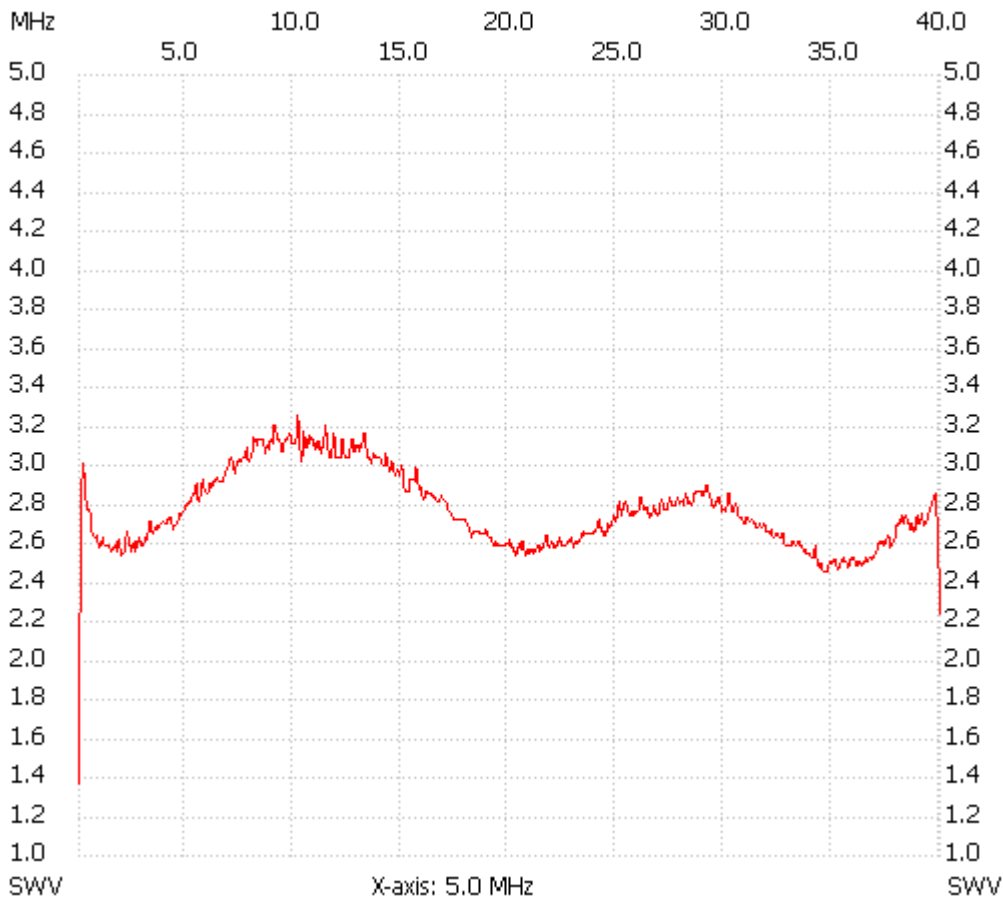

Startfreq: 0.100000 MHz; Stopfreq: 40.002036 MHz; Stepwidth: 39.982 kHz

Samples: 999; Interrupt: 0 uS

;no_label

SWR min : 1.95 0.139982 MHz

SWR max : 3.25 10.255428 MHz
