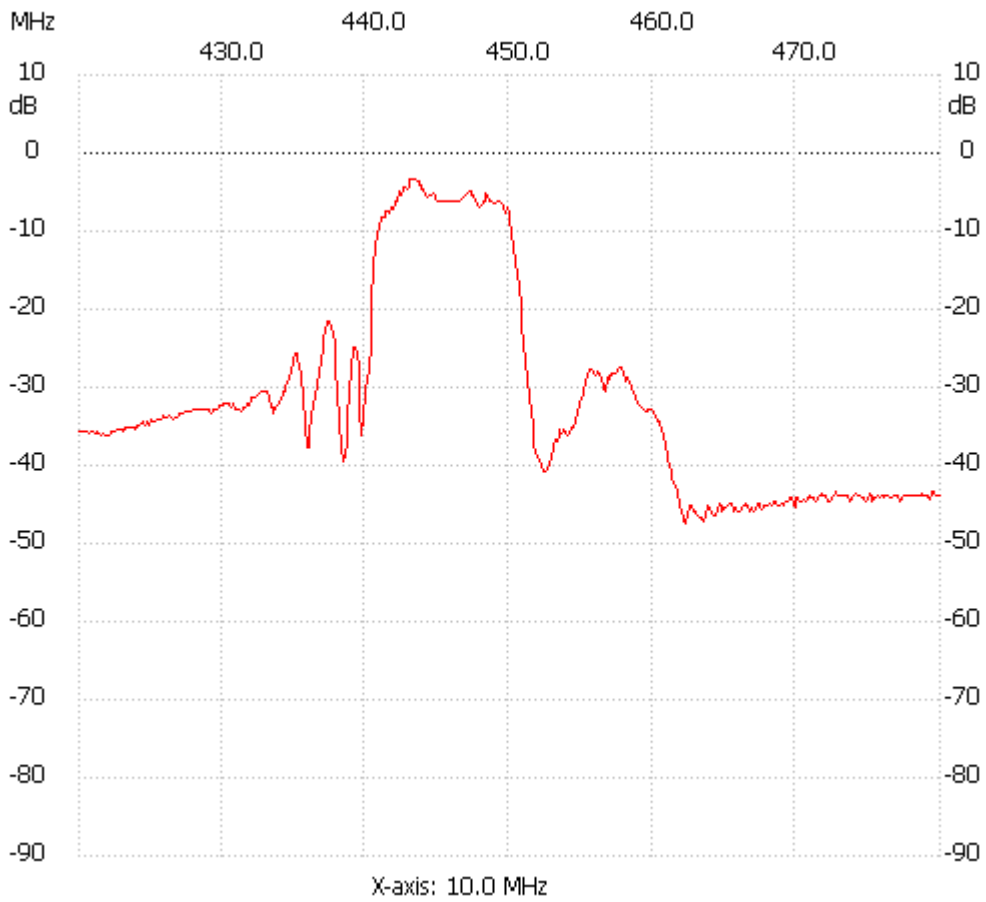

Startfreq: 420.000000 MHz; Stopfreq: 479.999760 MHz; Stepwidth: 120.240 kHz

Samples: 500; Interrupt: 0 uS

;no_label

Channel 1

max :-3.44dB 443.086080MHz

min :-47.34dB 462.324480MHz
