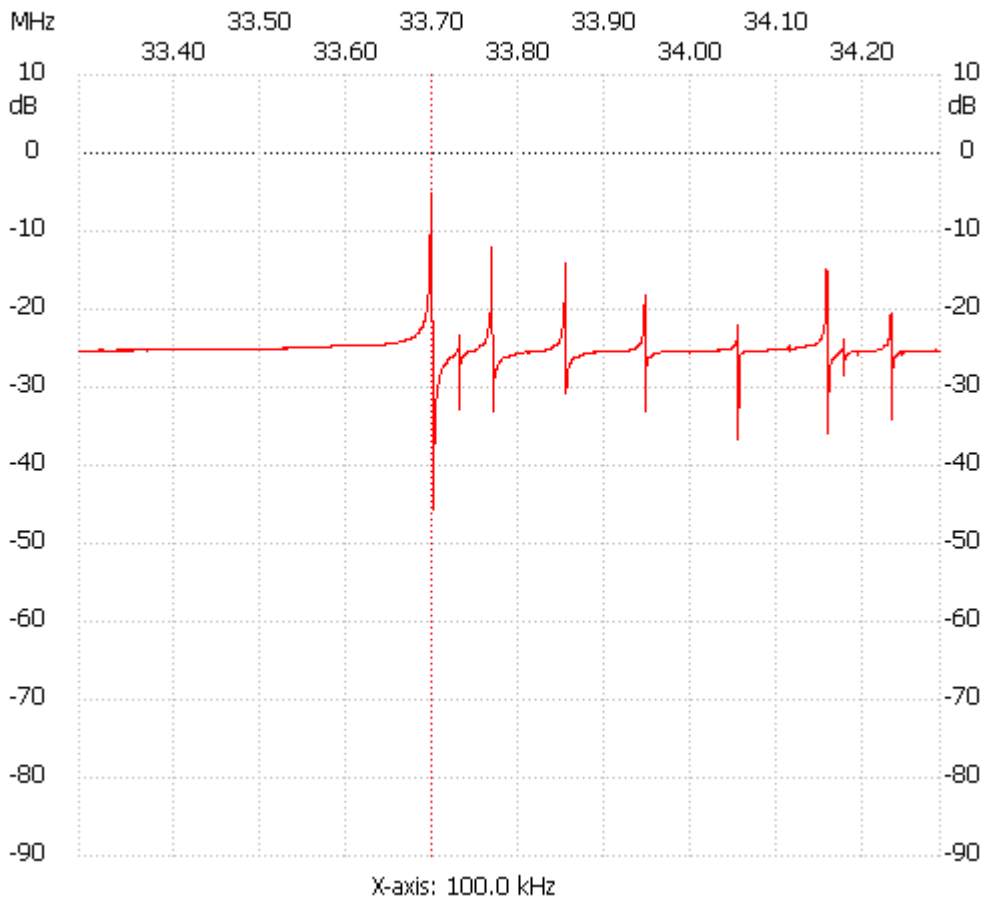

Startfreq: 33.287000 MHz; Stopfreq: 34.289000 MHz; Stepwidth: 0.501 kHz

Samples: 2001; Interrupt: 0 uS

;no_label

Channel 1

max :-5.21dB 33.696818MHz

min :-45.56dB 33.699824MHz

B3dB : 1.002 kHz

Q: 33629.56

f1: 33.696317 MHz

fm: 33.696818 MHz

f2: 33.697319 MHz
