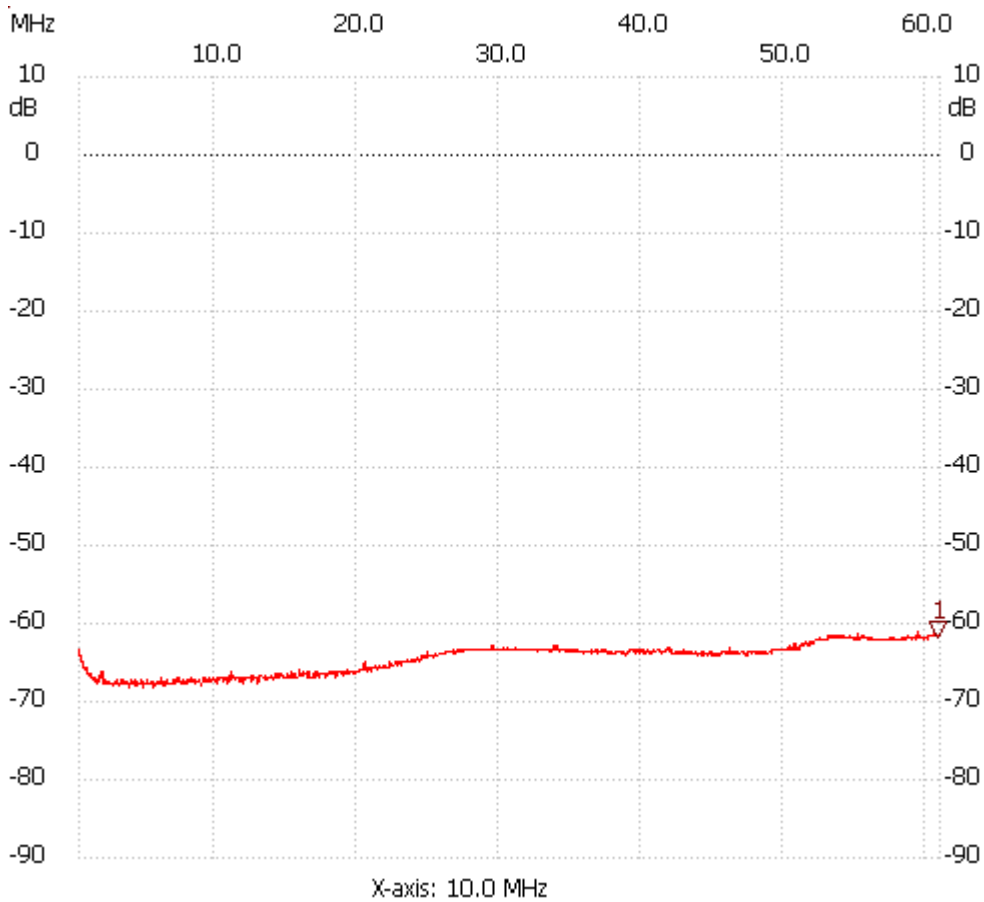

Startfreq: 0.500000 MHz; Stopfreq: 60.996764 MHz; Stepwidth: 60.618 kHz

Samples: 999; Interrupt: 0 uS

;no\_label

Cursor 1:

60.814910 MHz

Channel 1: -61.20dB

-----  
Channel 1

max :-61.01dB 57.177830MHz

min :-67.58dB 5.834384MHz  
-----