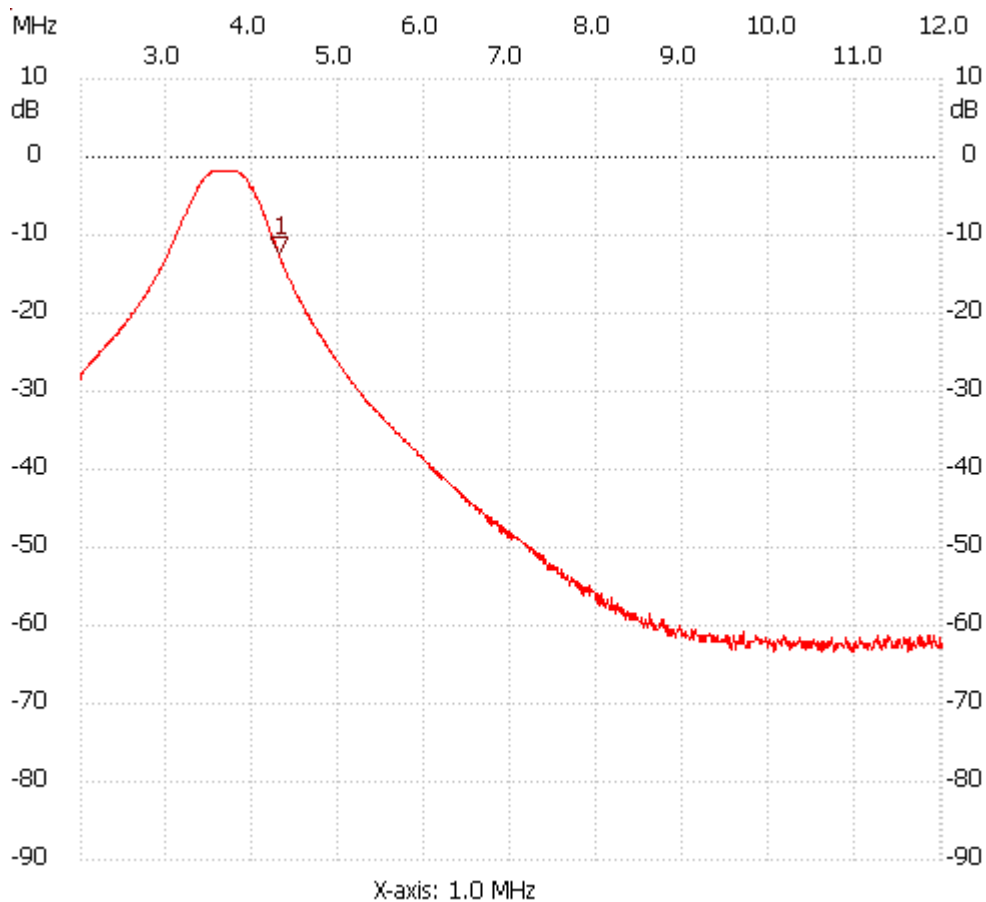

Startfreq: 2.000000 MHz; Stopfreq: 12.003952 MHz; Stepwidth: 10.024 kHz

Samples: 999; Interrupt: 0 uS

;no\_label

Cursor 1:

4.295496 MHz

Channel 1: -12.39dB

-----  
Channel 1

max :-1.69dB 3.774248MHz

min :-63.45dB 10.610616MHz

-----