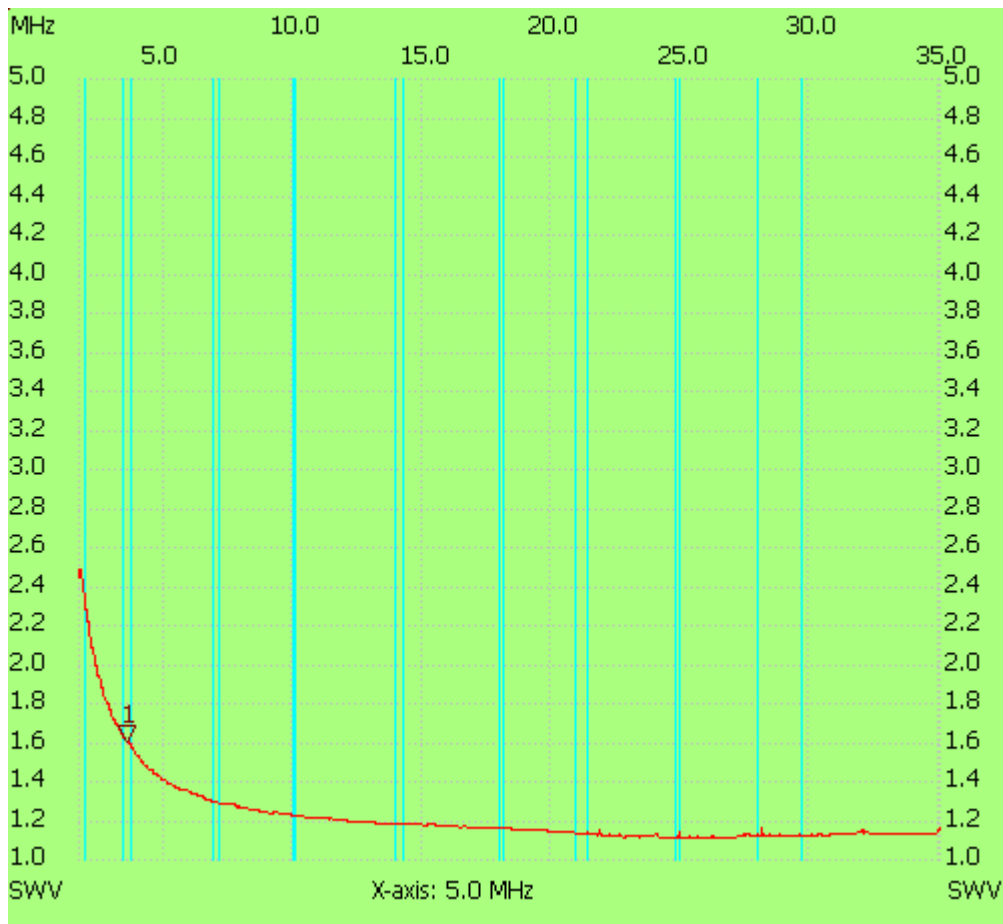

Startfreq: 1.700000 MHz; Stopfreq: 35.003260 MHz; Stepwidth: 33.370 kHz

Samples: 999; Interrupt: 0 uS

Cursor 1:

3.535350 MHz

SWR : 1.5959

SWR min : 1.10 26.026730

SWR max : 2.48 1.733370
