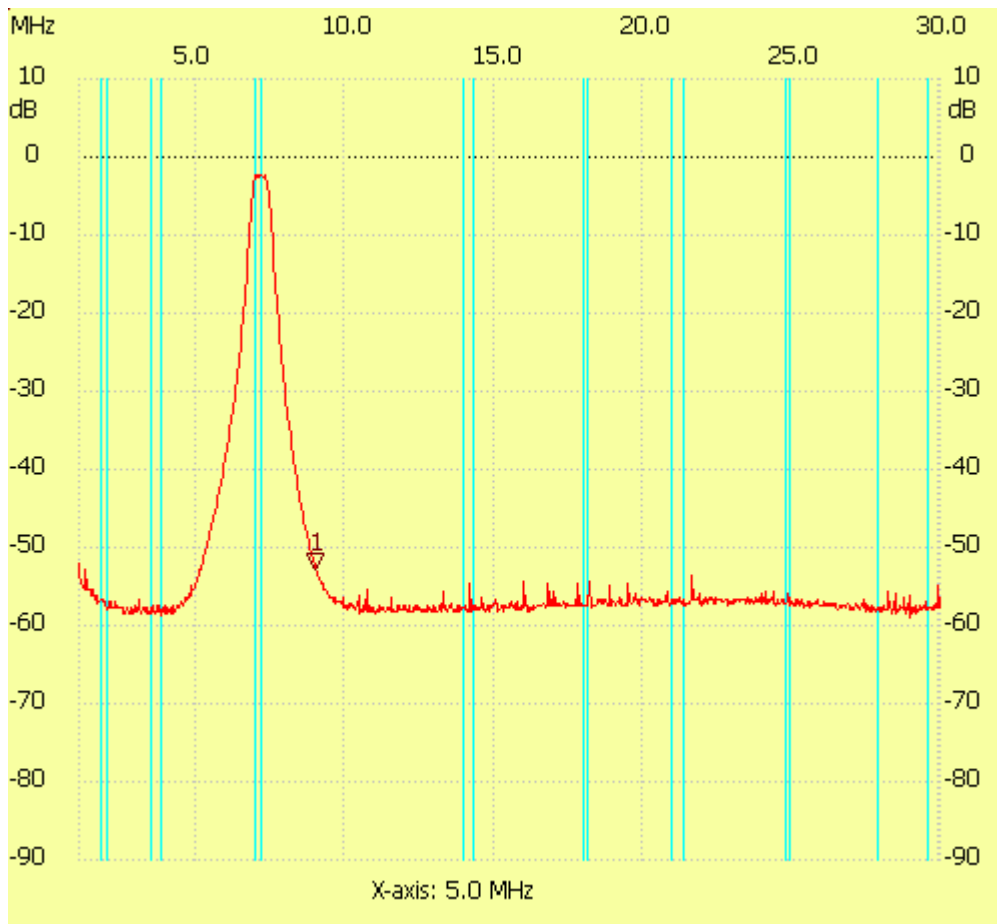

Startfreq: 1.000000 MHz; Stopfreq: 30.003876 MHz; Stepwidth: 29.062 kHz

Samples: 999; Interrupt: 0 uS

;no_label

Cursor 1:

8.962988 MHz

Channel 1: -52.71dB

Channel 1

max :-2.19dB 7.161144MHz

min :-58.97dB 29.015768MHz
