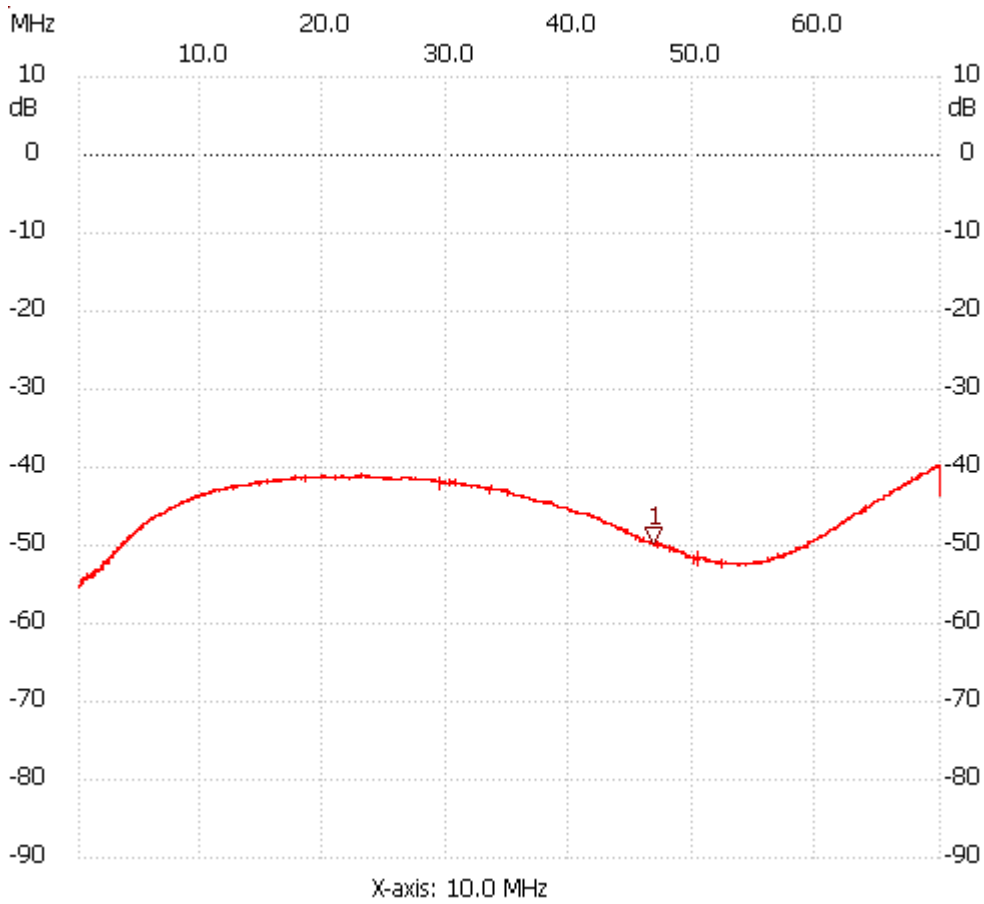

Startfreq: 0.100000 MHz; Stopfreq: 70.000000 MHz; Stepwidth: 6.991 kHz

Samples: 9999; Interrupt: 0 uS

Cursor 1:

46.760592 MHz

Channel 1: -49.75dB

Channel 1

max :-39.73dB 69.734327MHz

min :-55.43dB 0.100000MHz