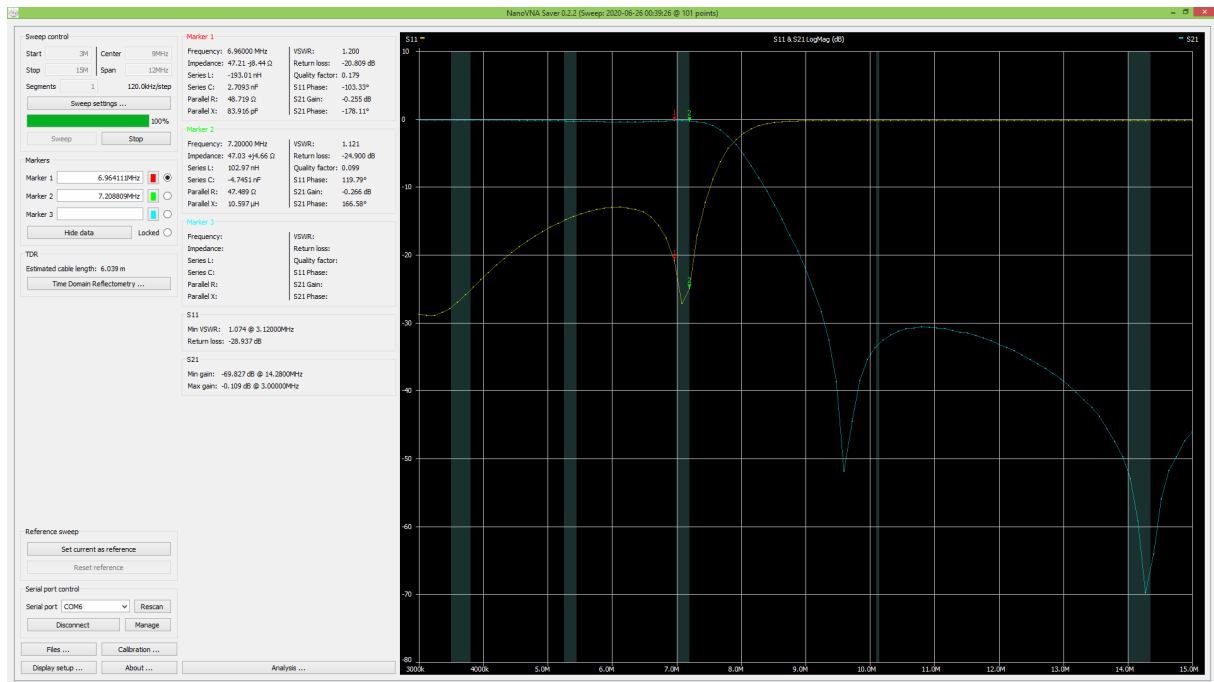

SParkle Filter Board measurements

SP9BSL 26.06.2020

17_15m

LPF

LPF+HPF

80m LPF

LPF+HPF

30_20m LPF

LPF+HPF

12_10m LPF

LPF+HPF

60_40m LPF

LPF+HPF

80m LPF

LPF+HPF

6m LPF

LPF+HPF

Preamp: