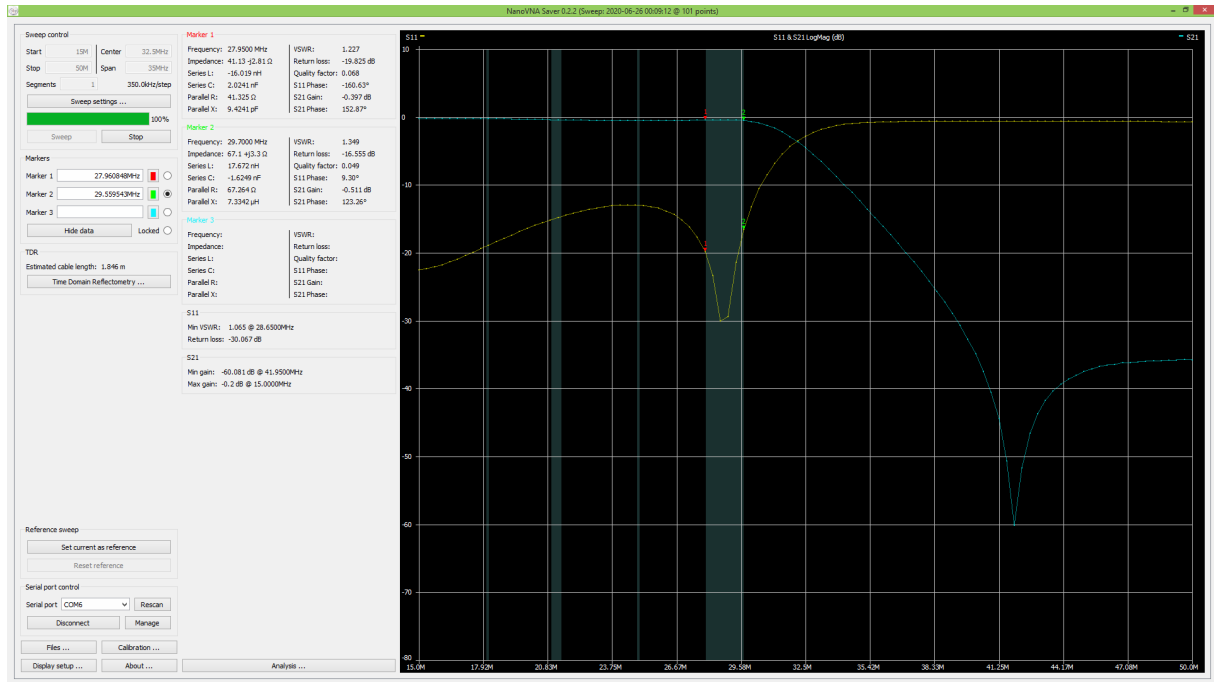

SParkle Filter Board measurements

SP9BSL 26.06.2020

17_15m

LPF

LPF+HPF

80m LPF

LPF+HPF

30_20m LPF

LPF+HPF

12_10m LPF

LPF+HPF

60_40m LPF

LPF+HPF

80m LPF

LPF+HPF

6m LPF

LPF+HPF

Preamp: