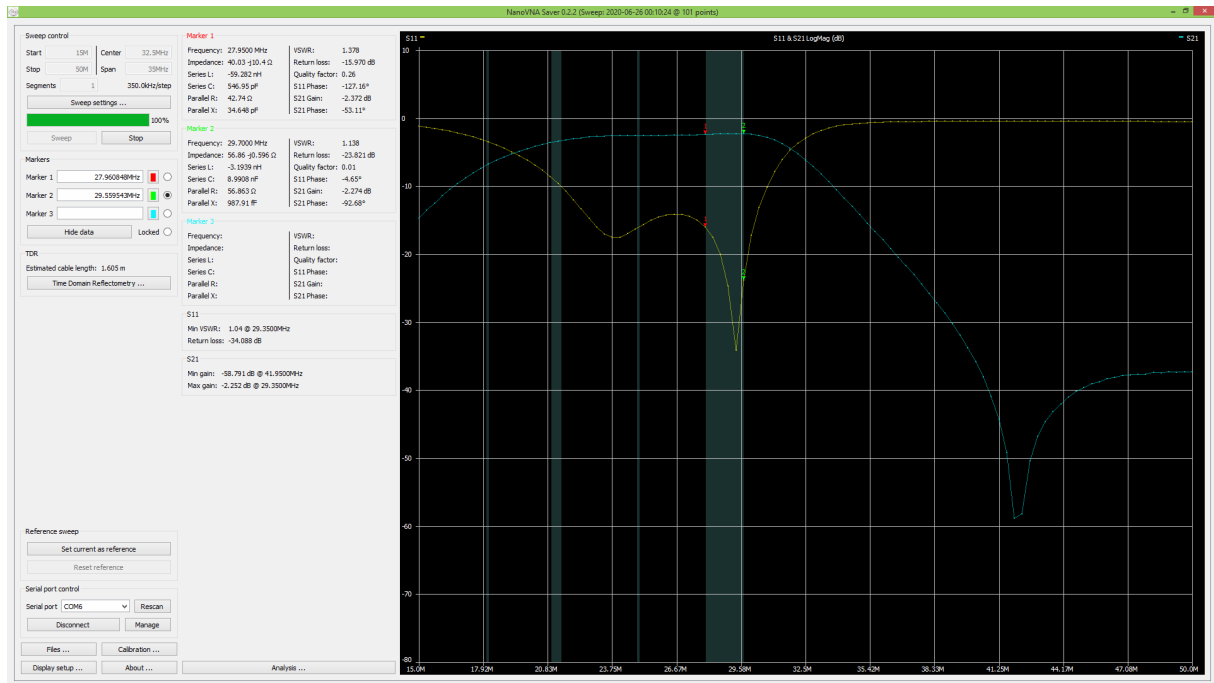

SParkle Filter Board measurements

SP9BSL 26.06.2020

17_15m

LPF

LPF+HPF

80m LPF

LPF+HPF

30_20m LPF

LPF+HPF

12_10m LPF

LPF+HPF

60_40m LPF

LPF+HPF

80m LPF

LPF+HPF

6m LPF

LPF+HPF

Preamp: