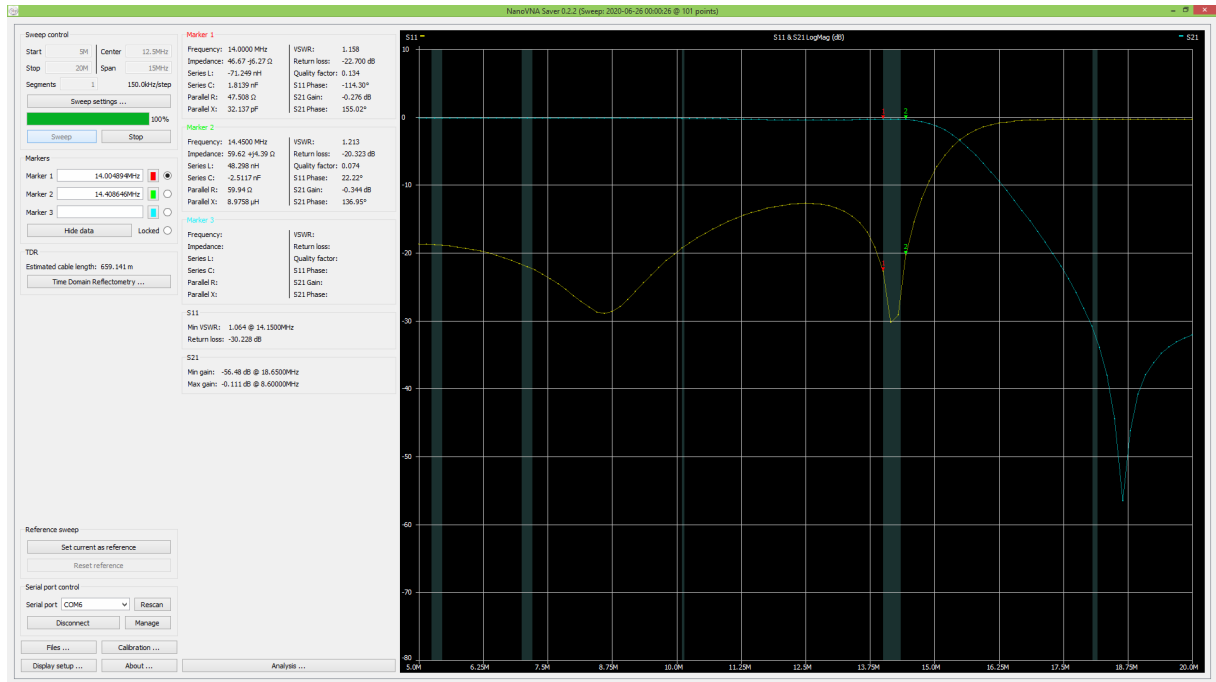

SParkle Filter Board measurements

SP9BSL 26.06.2020

17_15m

LPF

LPF+HPF

80m LPF

LPF+HPF

30_20m LPF

LPF+HPF

12_10m LPF

LPF+HPF

60_40m LPF

LPF+HPF

80m LPF

LPF+HPF

6m LPF

LPF+HPF

Preamp: