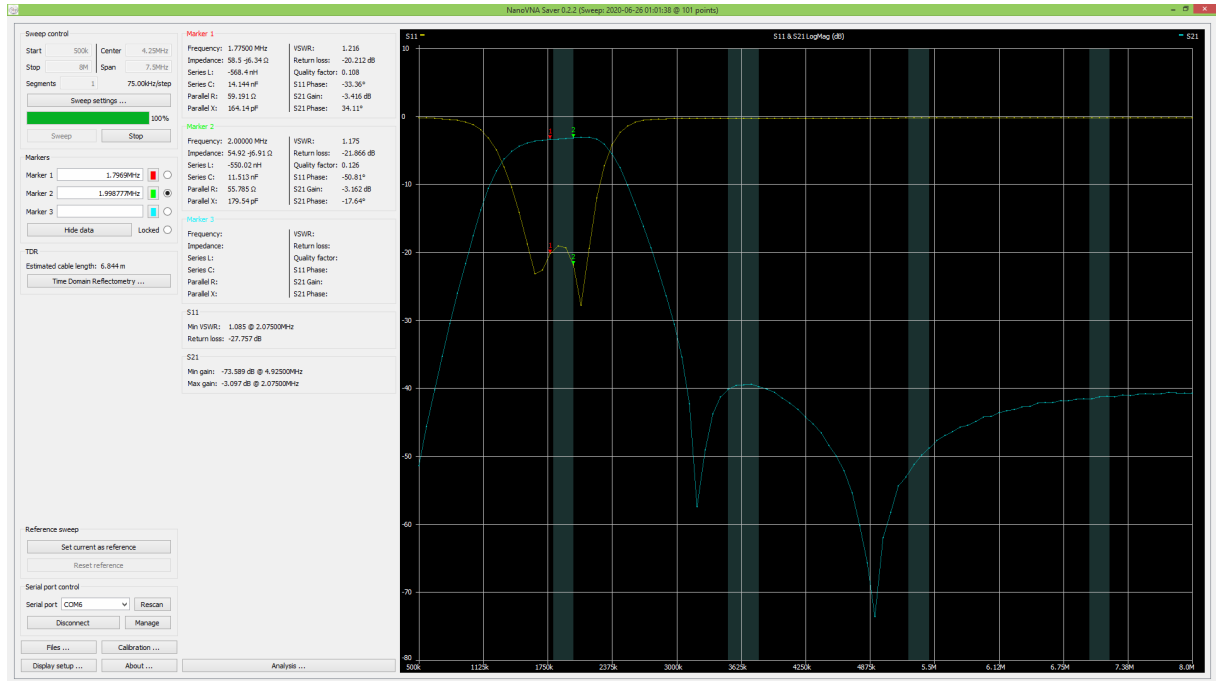

SParkle Filter Board measurements

SP9BSL 26.06.2020

17_15m

LPF

LPF+HPF

80m LPF

LPF+HPF

30_20m LPF

LPF+HPF

12_10m LPF

LPF+HPF

60_40m LPF

LPF+HPF

80m LPF

LPF+HPF

6m LPF

LPF+HPF

Preamp: