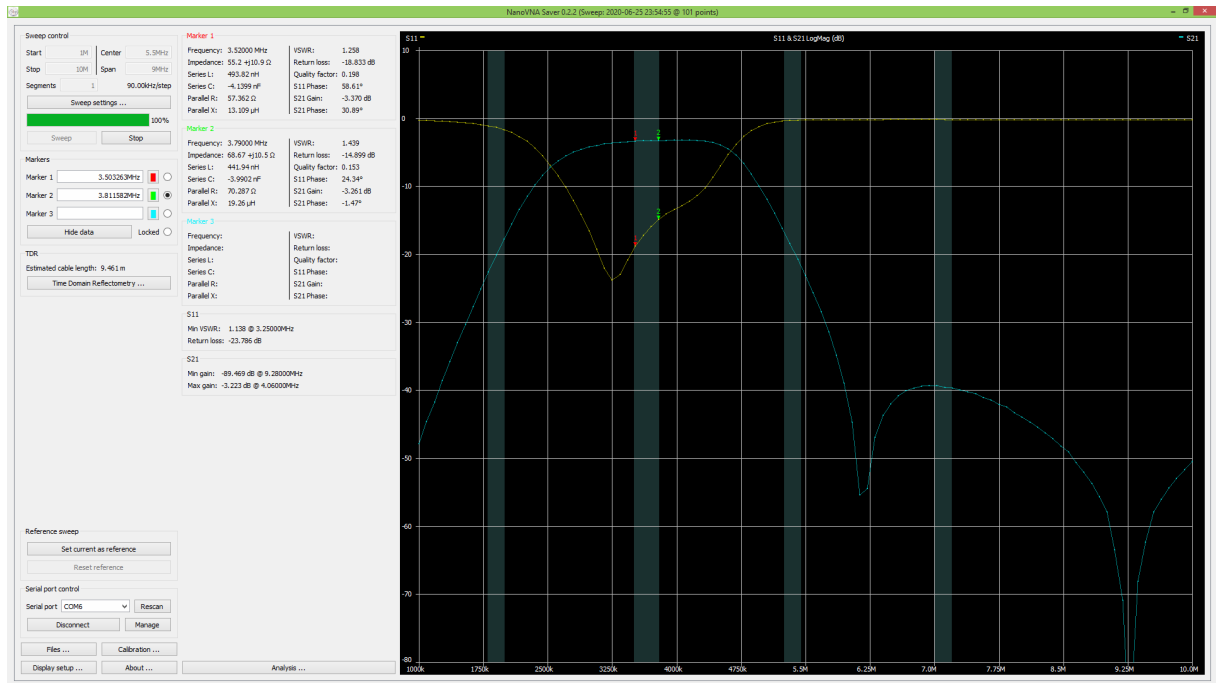

SParkle Filter Board measurements

SP9BSL 26.06.2020

17_15m

LPF

LPF+HPF

80m LPF

LPF+HPF

30_20m LPF

LPF+HPF

12_10m LPF

LPF+HPF

60_40m LPF

LPF+HPF

80m LPF

LPF+HPF

6m LPF

LPF+HPF

Preamp: