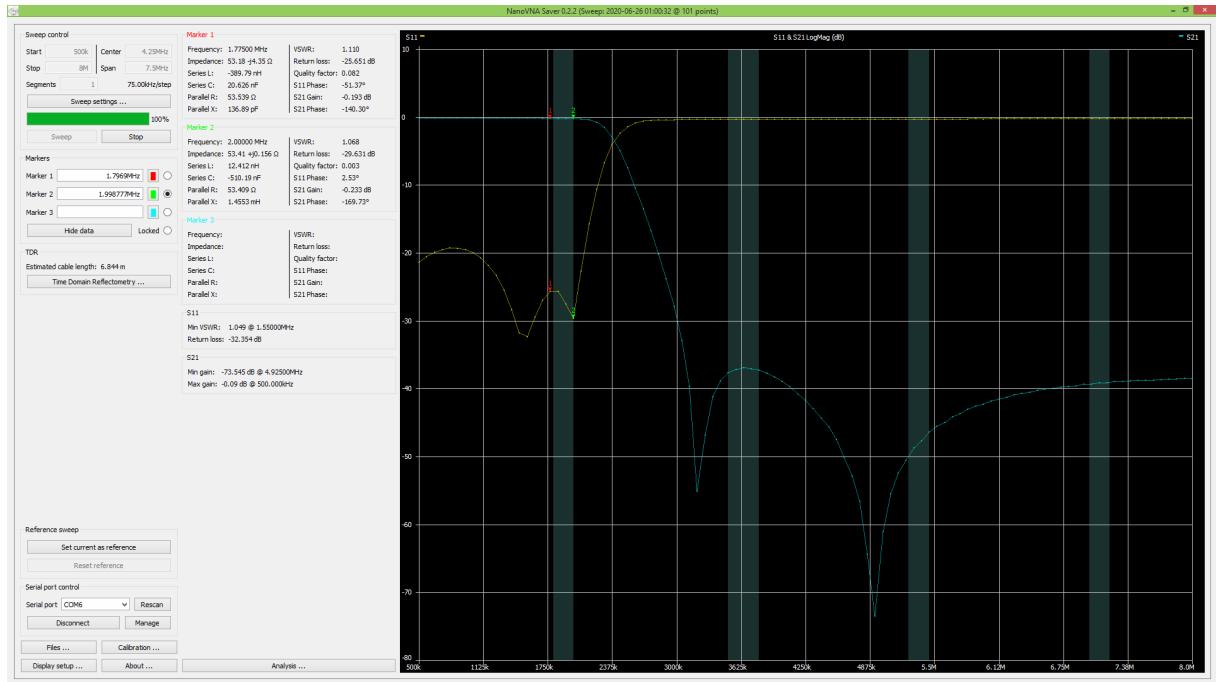

SParkle Filter Board measurements

SP9BSL 26.06.2020

17_15m

LPF

LPF+HPF

80m LPF

LPF+HPF

30_20m LPF

LPF+HPF

12_10m LPF

LPF+HPF

60_40m LPF

LPF+HPF

80m LPF

LPF+HPF

6m LPF

LPF+HPF

Preamp: