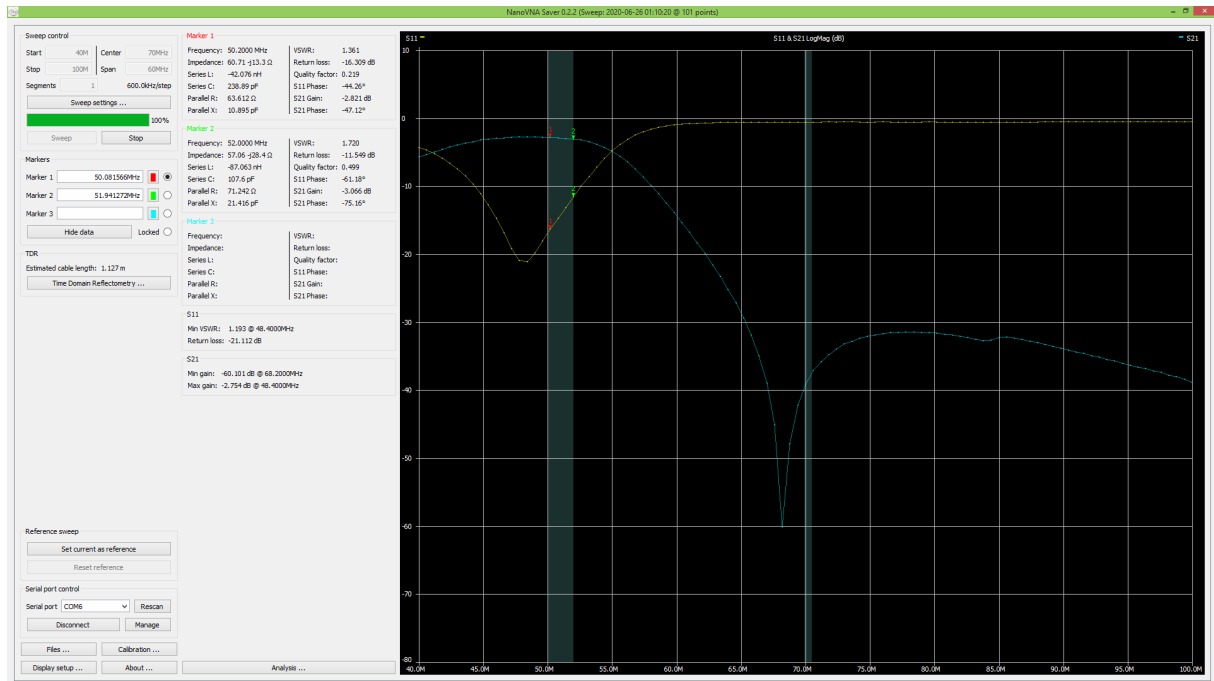

SParkle Filter Board measurements

SP9BSL 26.06.2020

17_15m

LPF

LPF+HPF

80m LPF

LPF+HPF

30_20m LPF

LPF+HPF

12_10m LPF

LPF+HPF

60_40m LPF

LPF+HPF

80m LPF

LPF+HPF

6m LPF

LPF+HPF

Preamp: