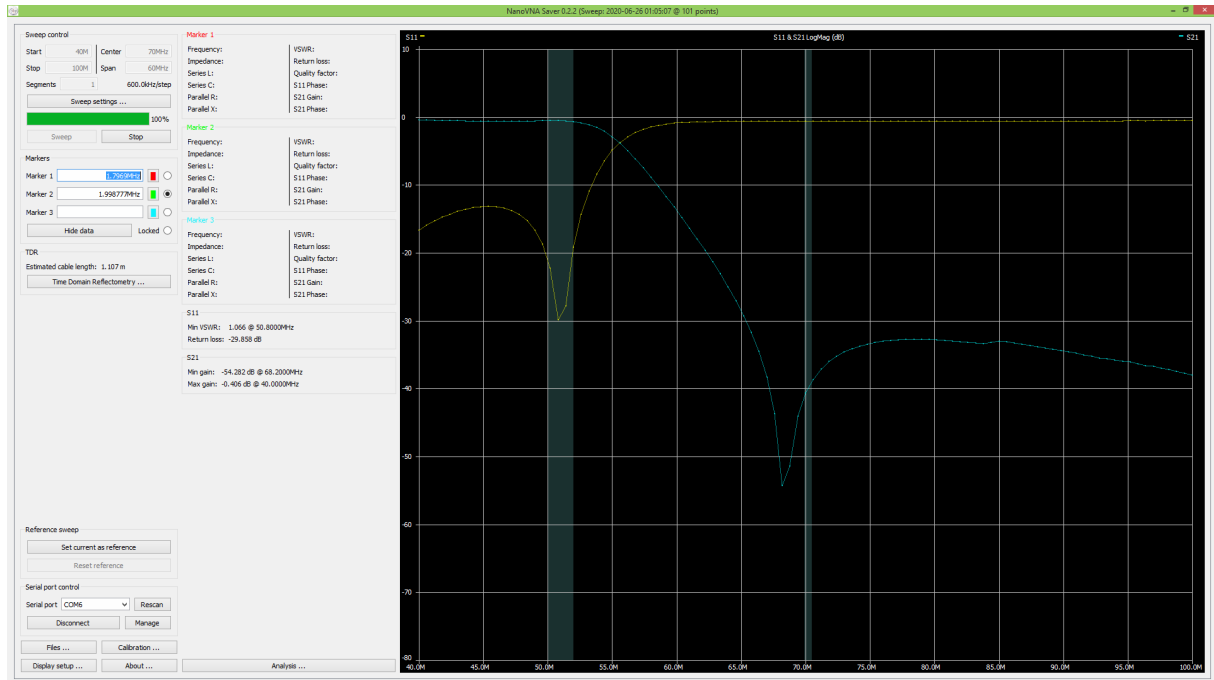

SParkle Filter Board measurements

SP9BSL 26.06.2020

17_15m

LPF

LPF+HPF

80m LPF

LPF+HPF

30_20m LPF

LPF+HPF

12_10m LPF

LPF+HPF

60_40m LPF

LPF+HPF

80m LPF

LPF+HPF

6m LPF

LPF+HPF

Preamp: