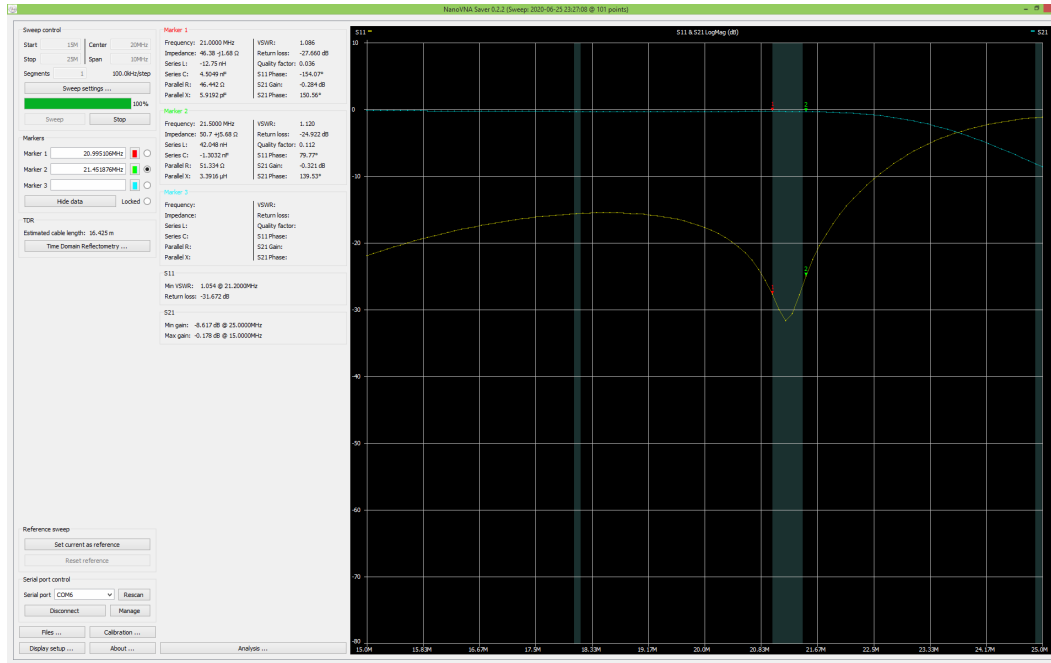

SParkle Filter Board measurements

SP9BSL 26.06.2020

17_15m

LPF

LPF+HPF

80m LPF

LPF+HPF

30_20m LPF

LPF+HPF

12_10m LPF

LPF+HPF

60_40m LPF

LPF+HPF

80m LPF

LPF+HPF

6m LPF

LPF+HPF

Preamp: