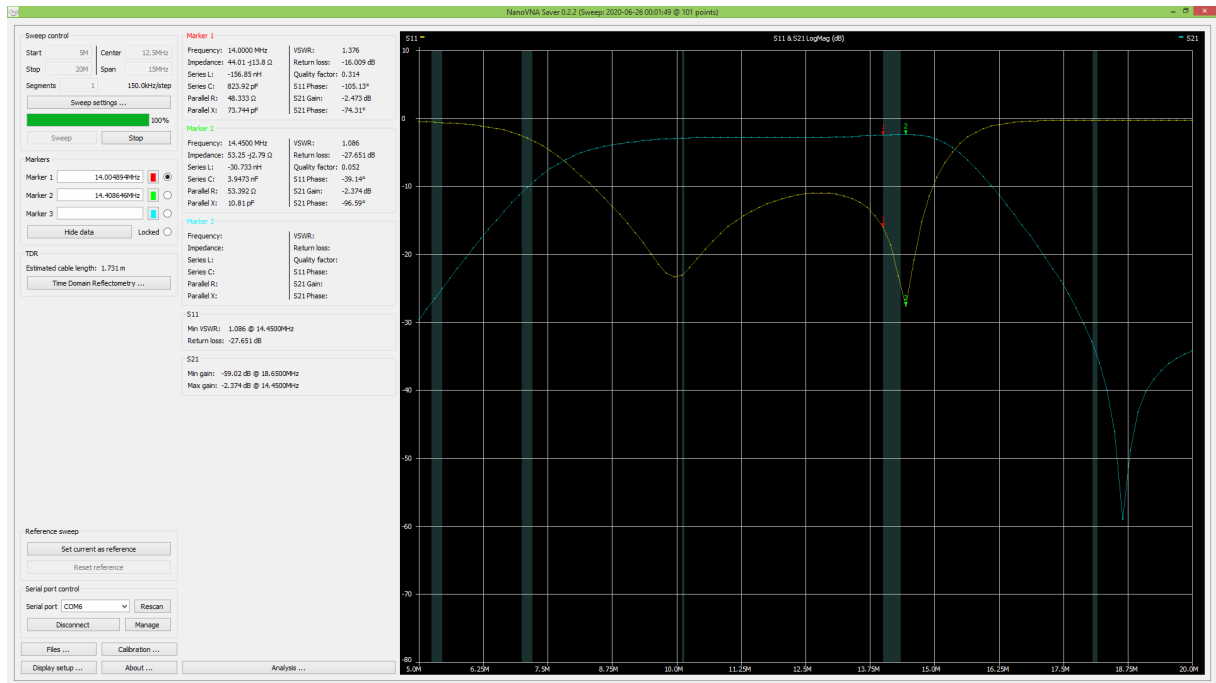

SParkle Filter Board measurements

SP9BSL 26.06.2020

17_15m

LPF

LPF+HPF

80m LPF

LPF+HPF

30_20m LPF

LPF+HPF

12_10m LPF

LPF+HPF

60_40m LPF

LPF+HPF

80m LPF

LPF+HPF

6m LPF

LPF+HPF

Preamp: