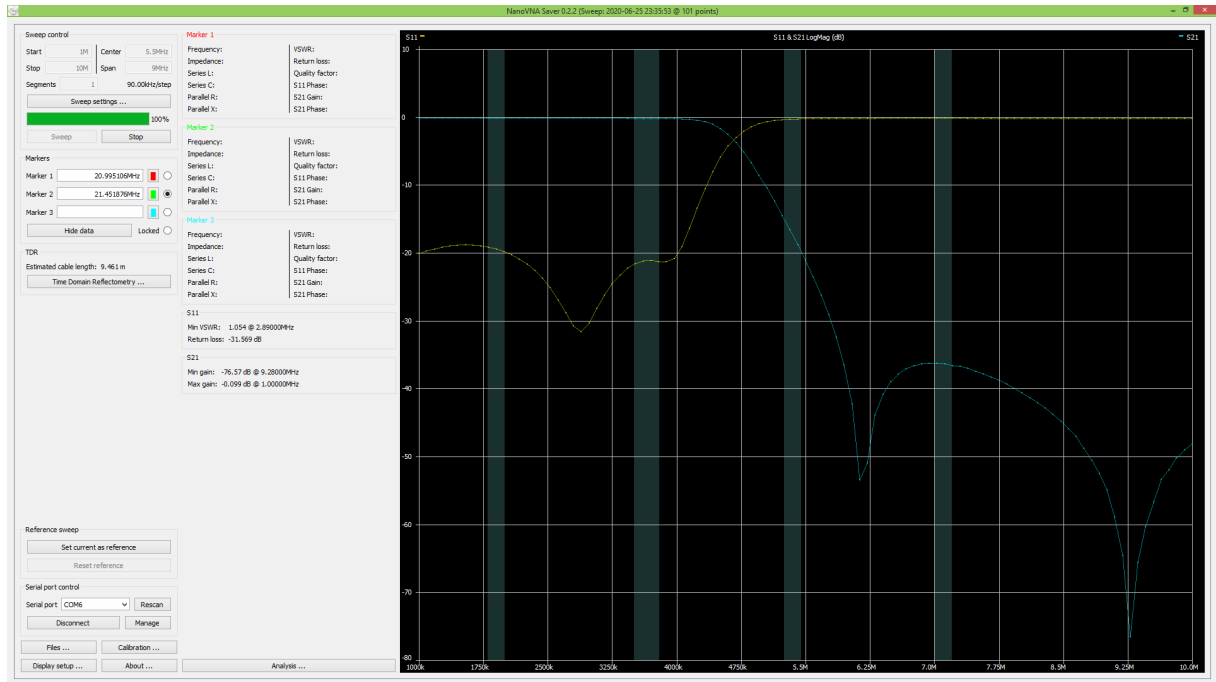

SParkle Filter Board measurements

SP9BSL 26.06.2020

17_15m

LPF

LPF+HPF

80m LPF

LPF+HPF

30_20m LPF

LPF+HPF

12_10m LPF

LPF+HPF

60_40m LPF

LPF+HPF

80m LPF

LPF+HPF

6m LPF