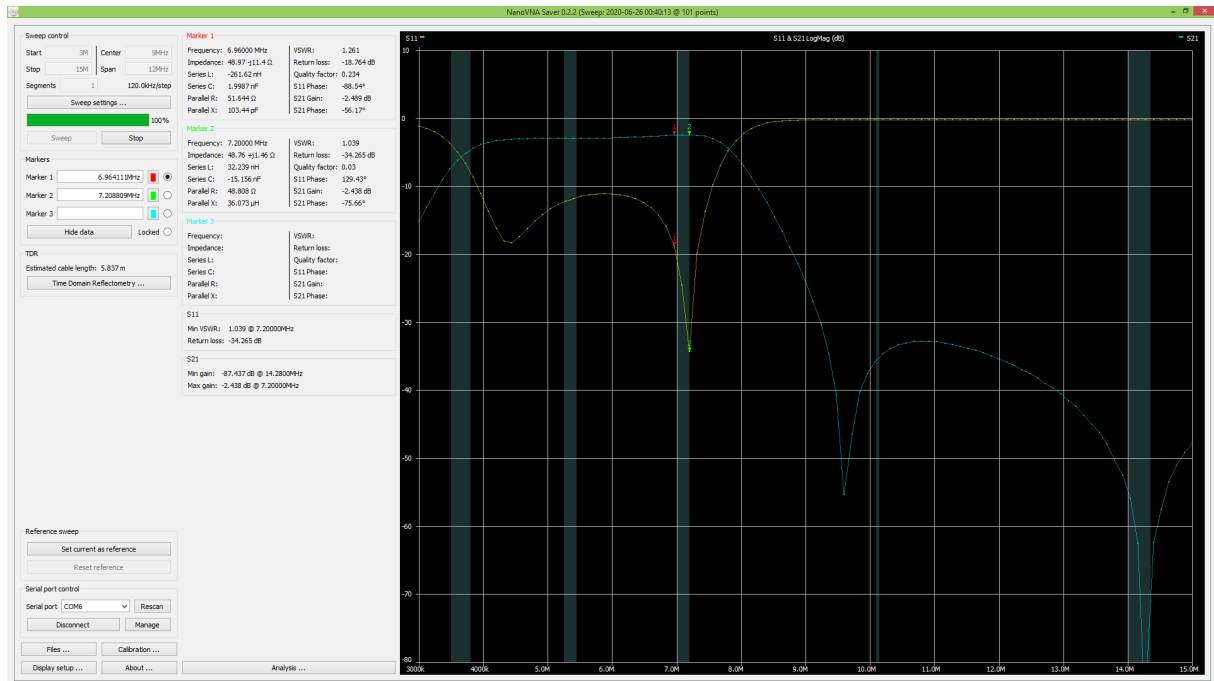

SParkle Filter Board measurements

SP9BSL 26.06.2020

17_15m

LPF

LPF+HPF

80m LPF

LPF+HPF

30_20m LPF

LPF+HPF

12_10m LPF

LPF+HPF

60_40m LPF

LPF+HPF

80m LPF

LPF+HPF

6m LPF

LPF+HPF

Preamp: