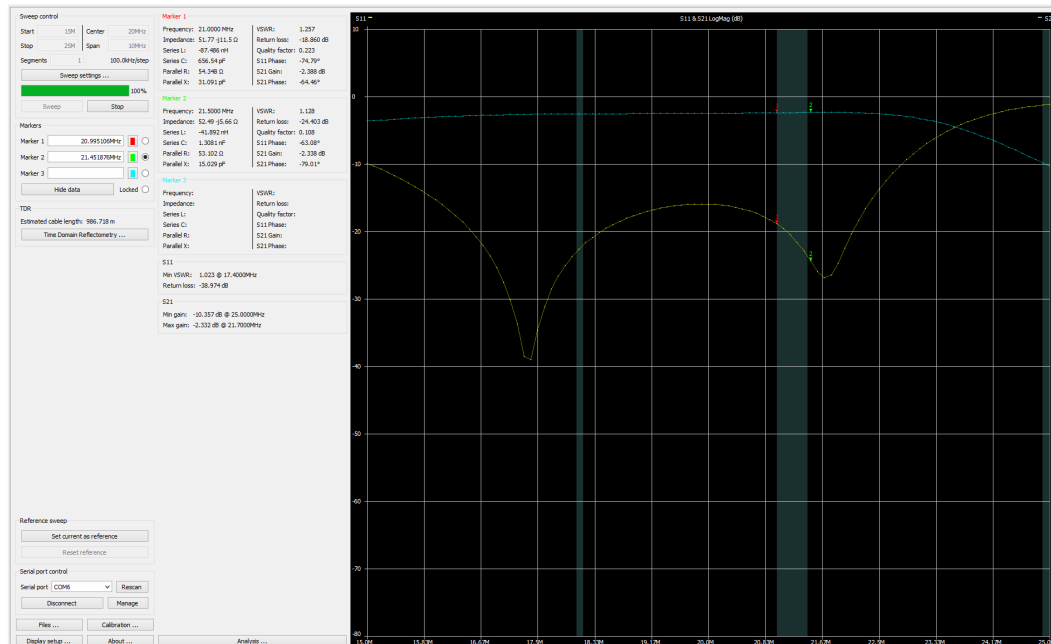

SParkle Filter Board measurements

SP9BSL 26.06.2020

17_15m

LPF

LPF+HPF

80m LPF

LPF+HPF

30_20m LPF

LPF+HPF

12_10m LPF

LPF+HPF

60_40m LPF

LPF+HPF

80m LPF

LPF+HPF

6m LPF

LPF+HPF

Preamp: