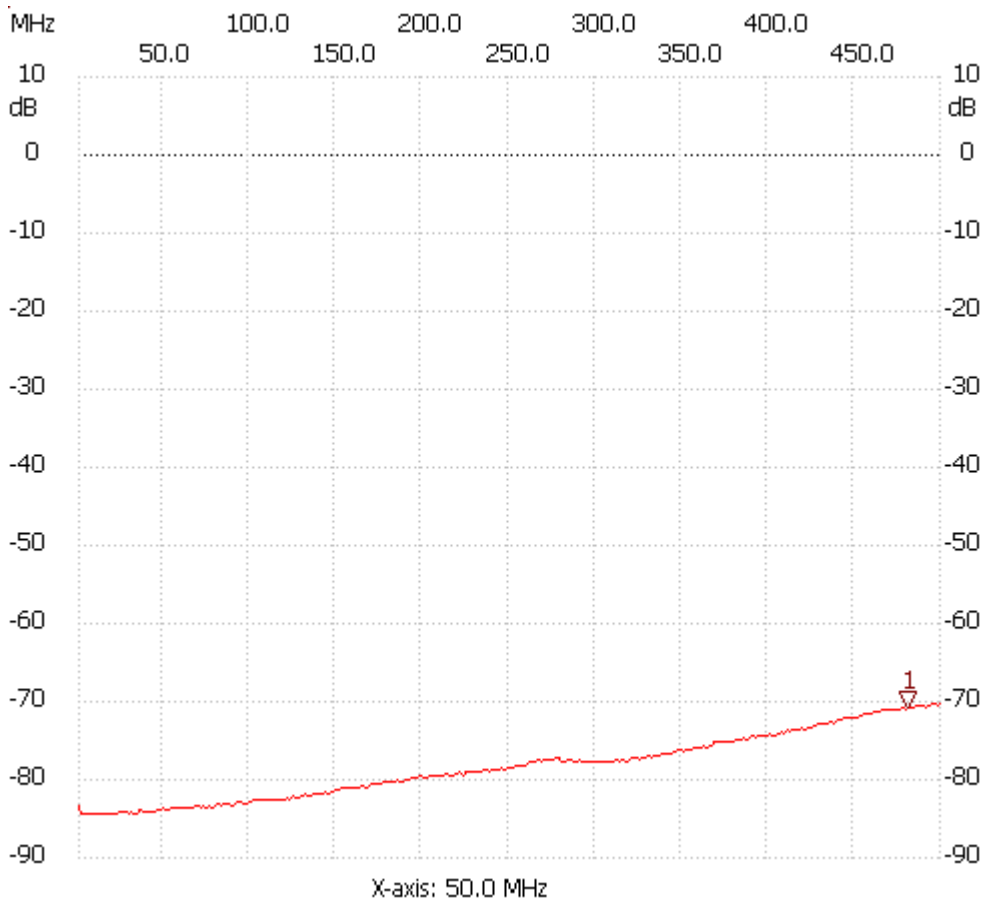

Startfreq: 1.000000 MHz; Stopfreq: 500.000000 MHz; Stepwidth: 1674.497 kHz

Samples: 299; Interrupt: 0 uS

Cursor 1:

481.580537 MHz

Channel 1: -70.76dB

Cursor 2:

1163.100671 MHz

Channel 1: -84.31dB

Channel 1

max :-70.37dB 494.976510MHz

min :-84.64dB 4.348993MHz