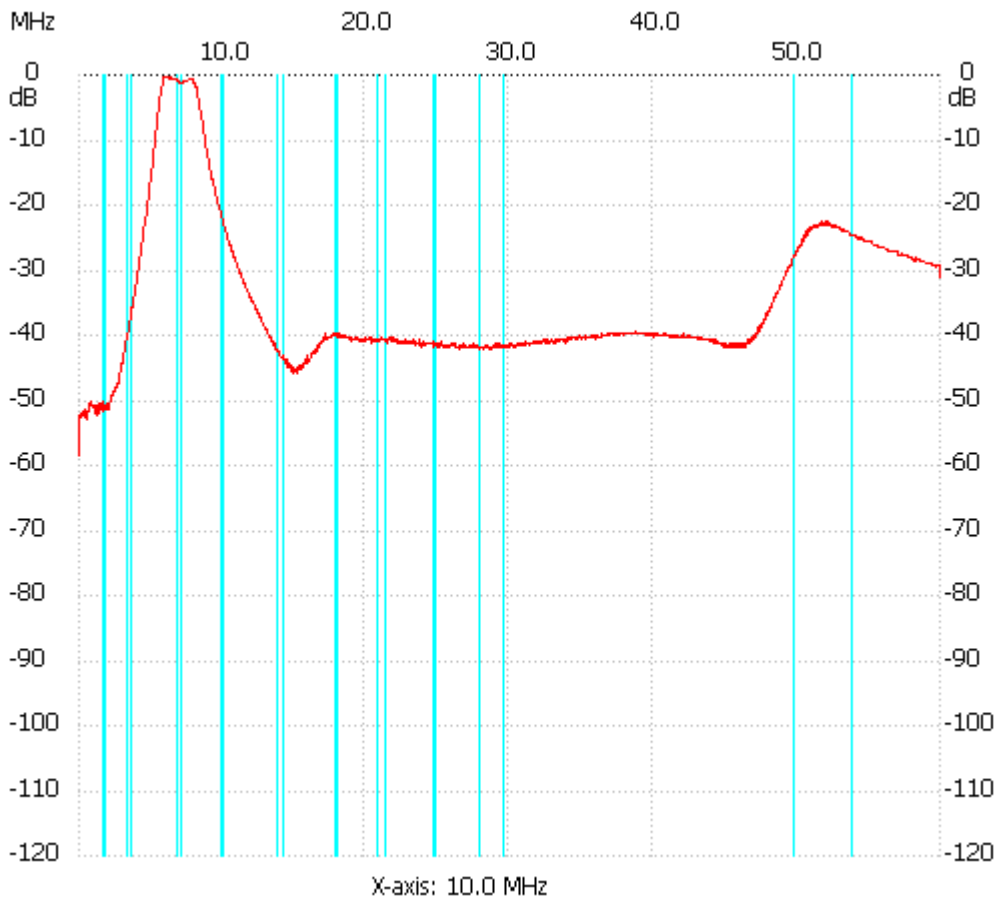

Startfreq: 0.001000 MHz; Stopfreq: 60.000000 MHz; Stepwidth: 30.015 kHz

Samples: 2000; Interrupt: 0 uS

;no_label

Channel 1

max :-0.19dB 6.003901MHz

min :-58.32dB 0.001000MHz
