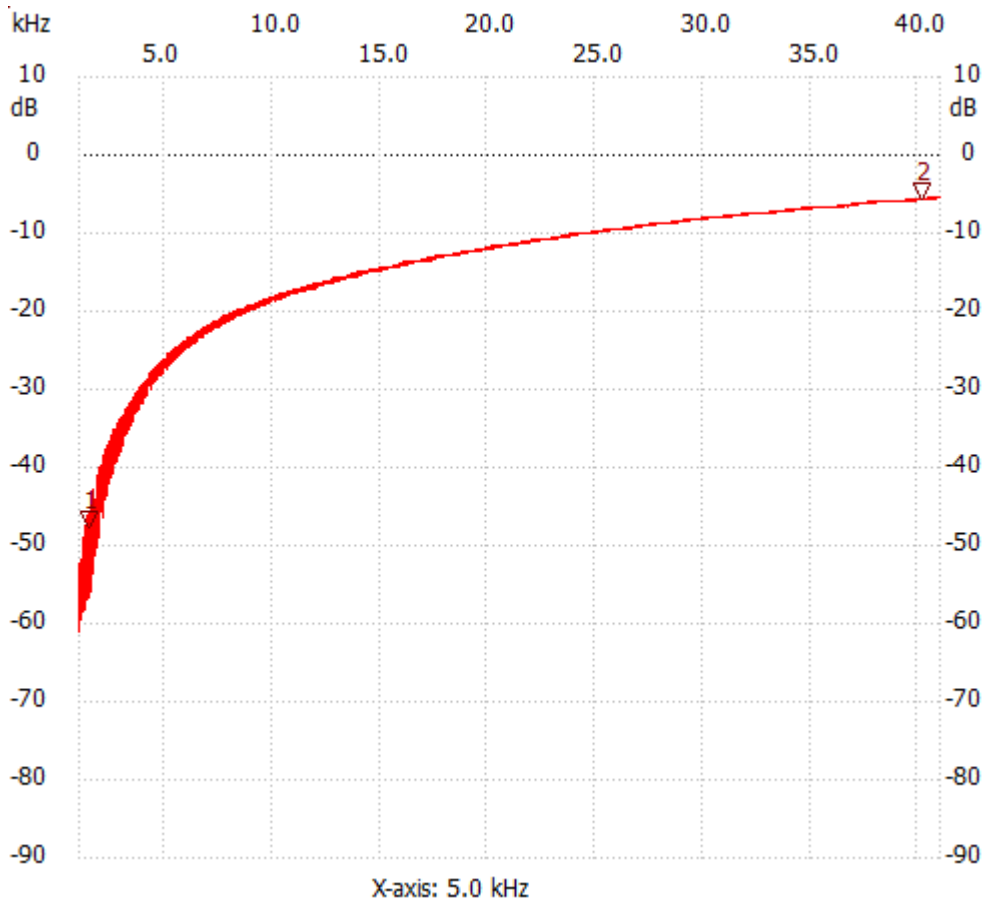

Startfreq: 0.001000 MHz; Stopfreq: 0.040992 MHz; Stepwidth: 0.004 kHz

Samples: 9999; Interrupt: 0 uS

;no_label

Cursor 1:

0.001440 MHz

Channel 1: -47.60dB

Cursor 2:

0.040152 MHz

Channel 1: -5.62dB

Channel 1

max :-5.43dB 0.040992MHz

min :-60.90dB 0.001000MHz