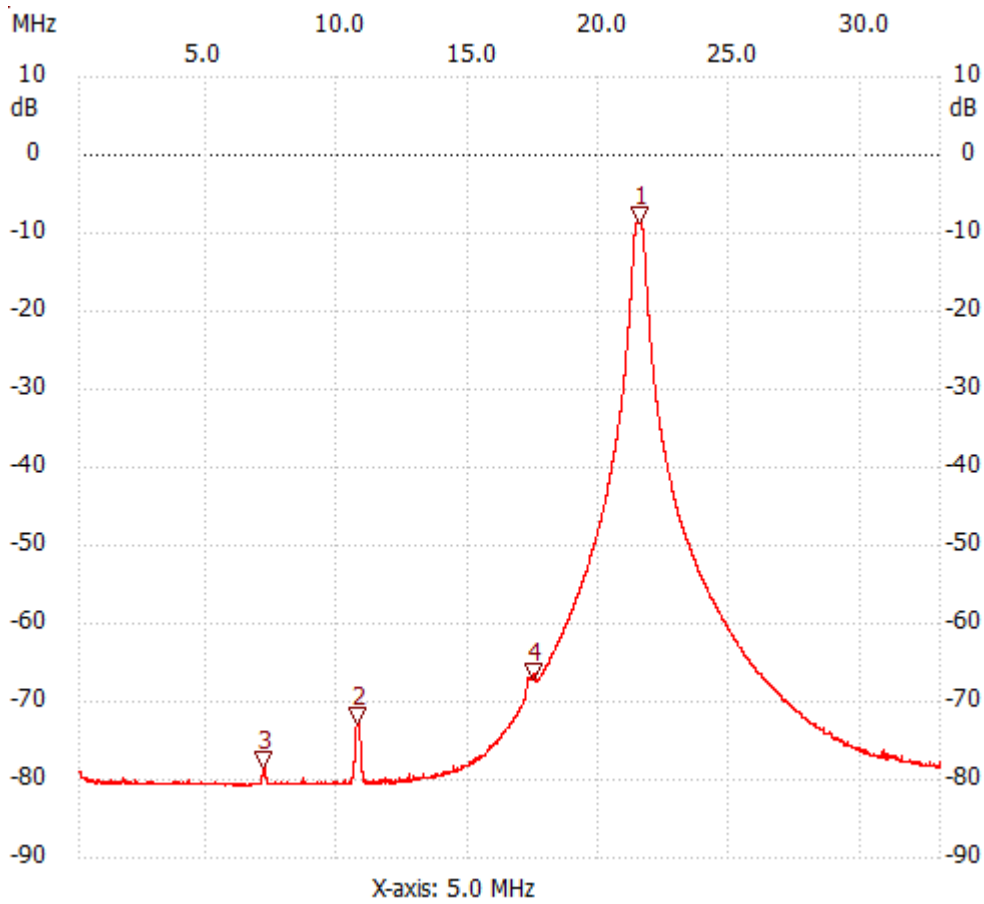

Startfreq: 0.100000 MHz; Stopfreq: 33.013416 MHz; Stepwidth: 3.292 kHz

Samples: 9999; Interrupt: 0 uS

;no\_label min :-80.76dB 6.707044MHz

Cursor 1:  
21.537504 MHz  
Channel 1: -8.62dB

Cursor 2:  
10.749620 MHz  
Channel 1: -72.70dB

Cursor 3:  
7.154756 MHz  
Channel 1: -78.51dB

Cursor 4:  
17.442256 MHz  
Channel 1: -67.08dB

Channel 1  
max :-8.62dB 21.530920MHz