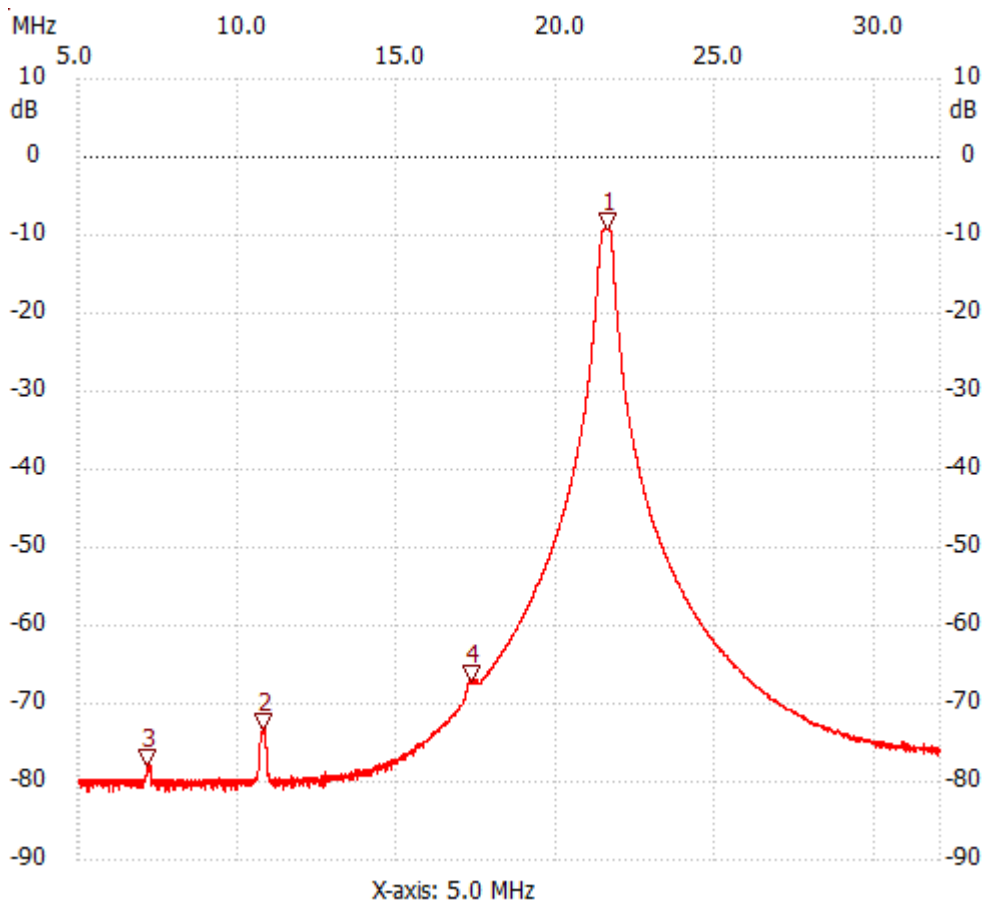

Startfreq: 5.000000 MHz; Stopfreq: 32.014596 MHz; Stepwidth: 2.702 kHz

Samples: 9999; Interrupt: 0 uS

;no_label min :-81.35dB 7.723616MHz

Cursor 1:
21.595684 MHz
Channel 1: -9.16dB

Cursor 2:
10.790386 MHz
Channel 1: -73.31dB

Cursor 3:
7.158898 MHz
Channel 1: -77.99dB

Cursor 4:
17.329226 MHz
Channel 1: -67.14dB

Channel 1
max :-8.98dB 21.660532MHz