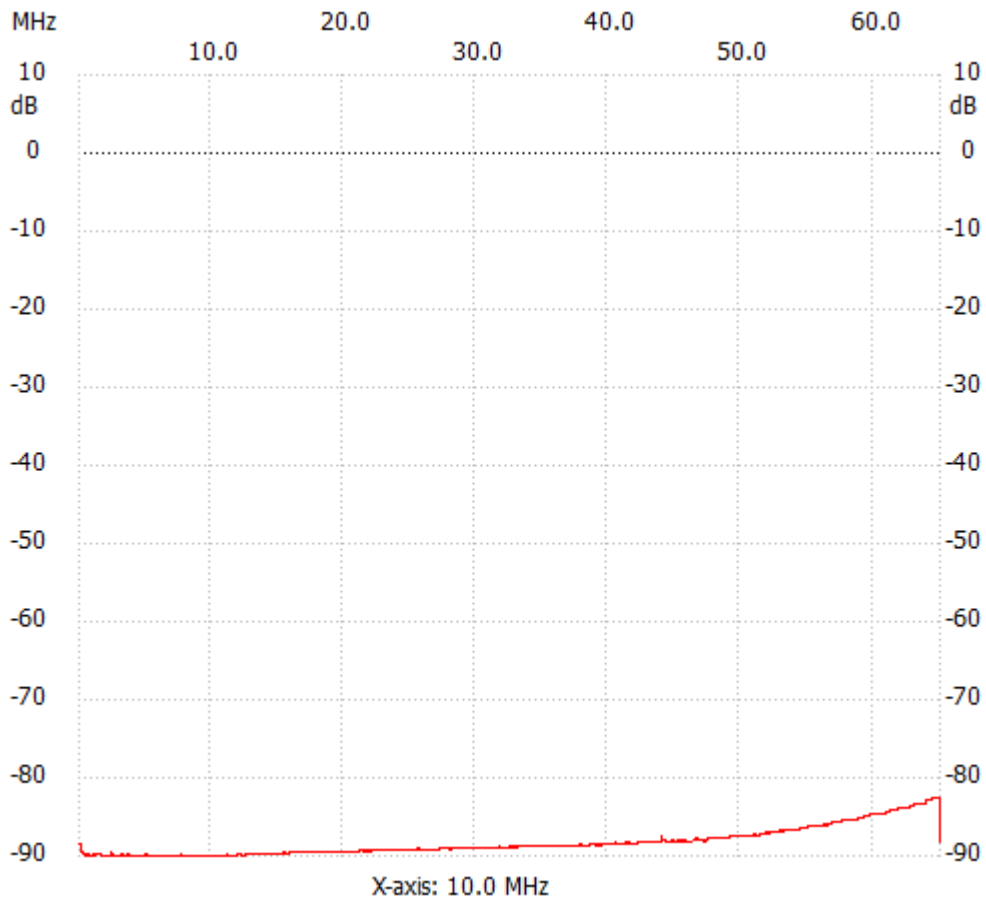

Startfreq: 0.100000 MHz; Stopfreq: 65.027012 MHz; Stepwidth: 6.494 kHz

Samples: 9999; Interrupt: 0 uS

;no_label

Channel 1

max :-82.48dB 64.975060MHz

min :-89.96dB 0.541592MHz
